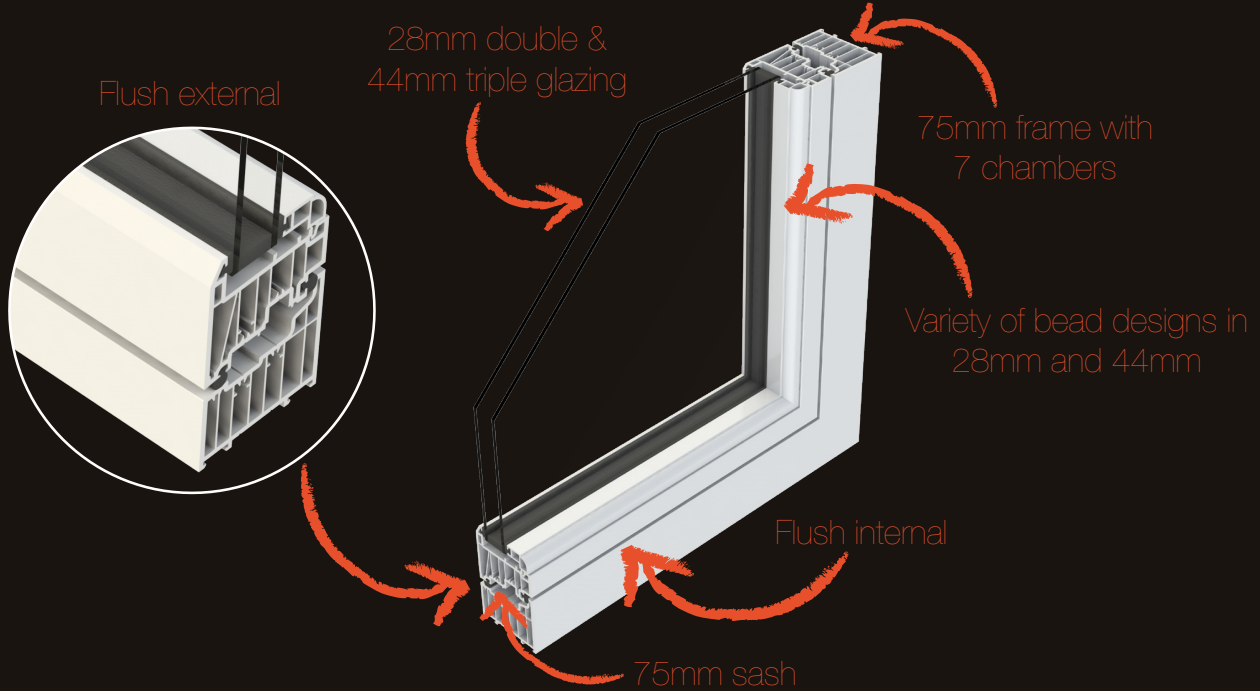

Be part of the The Residence Collection.

THE
RESIDENCE
COLLECTION

R7

Residence 7

- 75mm frame depth
- 7 chambers
- always flush internally
- choice of flush or storm externally
- 28mm double glazing or 44mm triple glazing
- A++ Energy Rating
- 0.7 U-value

- 100mm frame depth
- 9 chambers
- always square internally
- choice of flush or storm externally
- 28mm double glazing or 44mm triple glazing
- A++ Energy Rating
- 0.7 U-value

R9

Residence 9

- 100mm frame depth
- 9 chambers
- always decorative internally
- choice of flush or storm externally
- 28mm double glazing or 44mm triple glazing
- A++ Energy Rating
- 0.7 U-value

Residence 7 Flush Windows & Doors

Residence 7 Storm Windows & Doors

Note - Window sashes shown, door sashes also available in both options with the same attributes

R8

Residence 8 Flush Windows & Doors

Residence 8 Storm Windows & Doors