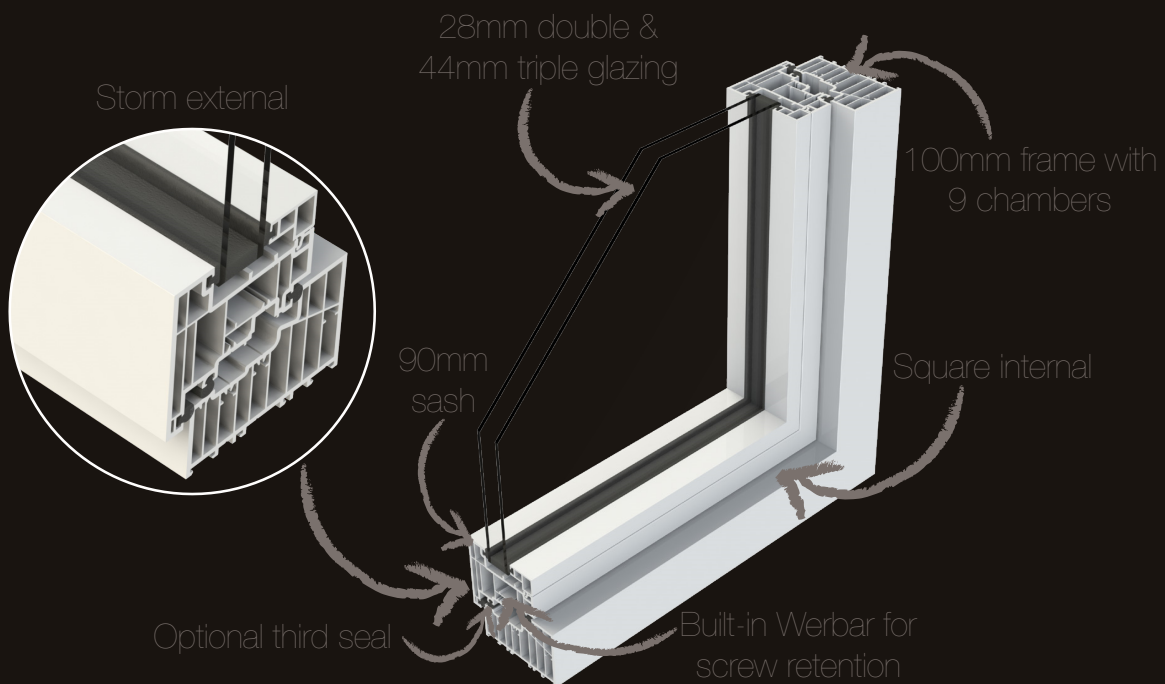

Residence² Storm Windows & Doors

Note - Window sashes shown, door sashes also available in both options with the same attributes