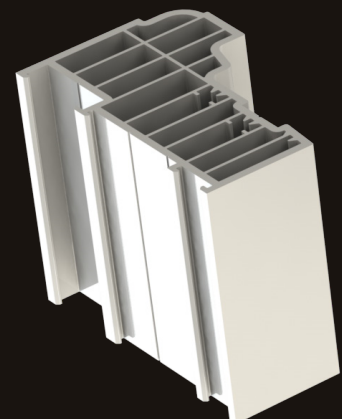

Be part of the The Residence Collection.

THE
RESIDENCE
COLLECTION

R7

Residence 7

- 75mm frame depth
- 7 chambers
- always flush internally
- choice of flush or storm externally
- 28mm double glazing or 44mm triple glazing
- A++ Energy Rating
- 0.7 U-value

R8

Residence 8

- 85mm frame depth
- 8 chambers
- always staff detail internally
- choice of flush or storm externally
- 28mm double glazing or 44mm triple glazing
- A++ Energy Rating
- 0.7 U-value

R2

Residence 2

- 100mm frame depth
- 9 chambers
- always square internally
- choice of flush or storm externally
- 28mm double glazing or 44mm triple glazing
- A++ Energy Rating
- 0.7 U-value

R9

Residence 9

- 100mm frame depth
- 9 chambers
- always decorative internally
- choice of flush or storm externally
- 28mm double glazing or 44mm triple glazing
- A++ Energy Rating
- 0.7 U-value