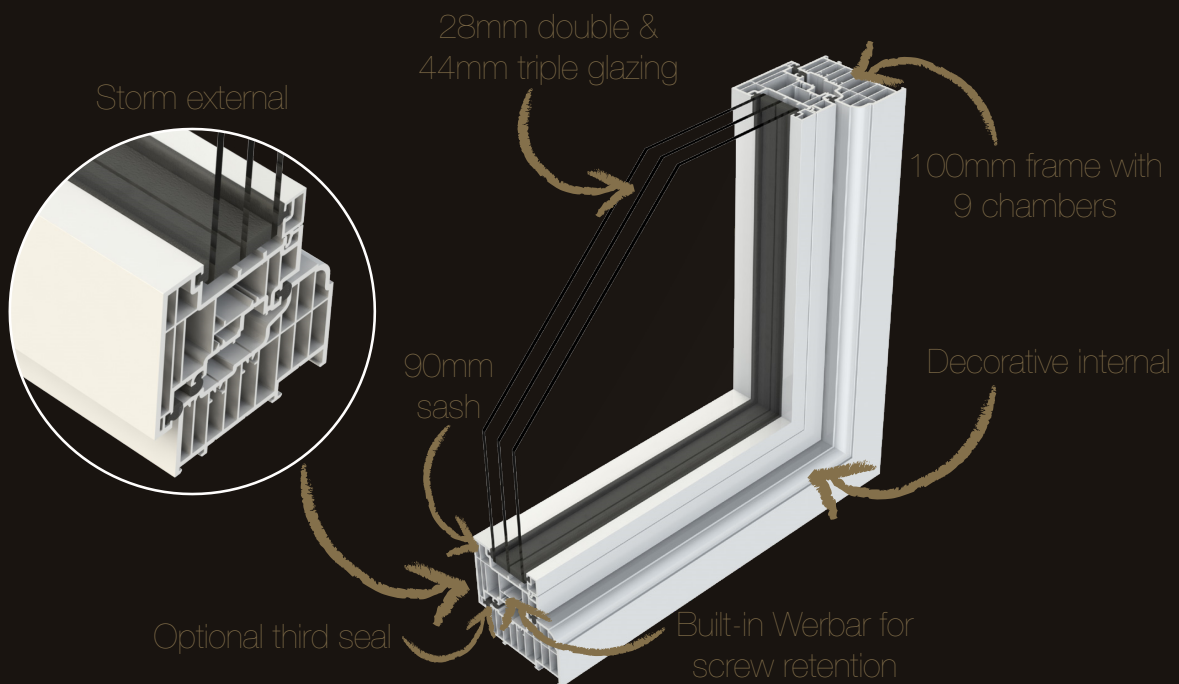

THE
RESIDENCE
COLLECTION

R7 R8 R² R9

An overview of The Residence Collection

What is The Residence Collection?

A suite of premium window and door systems, all designed and extruded in the UK.

It incorporates both Flush sash and Storm sash options for windows and doors, in varying frame depths of 75mm, 85mm and 100mm.

Be part of the The Residence Collection.

THE
RESIDENCE
COLLECTION

R7

Residence 7

- 75mm frame depth
- 7 chambers
- always flush internally
- choice of flush or storm externally
- 28mm double glazing or 44mm triple glazing
- A++ Energy Rating
- 0.7 U-value

Note - Window sashes shown, door sashes also available in both options with the same attributes

R²

Residence² Flush Windows & Doors

Residence² Storm Windows & Doors

Note - Window sashes shown, door sashes also available in both options with the same attributes

R9

Residence 9 Flush Windows & Doors

Residence 9 Storm Windows & Doors

Note - Window sashes shown, door sashes also available in both options with the same attributes

THE RESIDENCE COLLECTION

R7 R8 R² R9

To find out more about our systems visit
www.residencecollection.co.uk