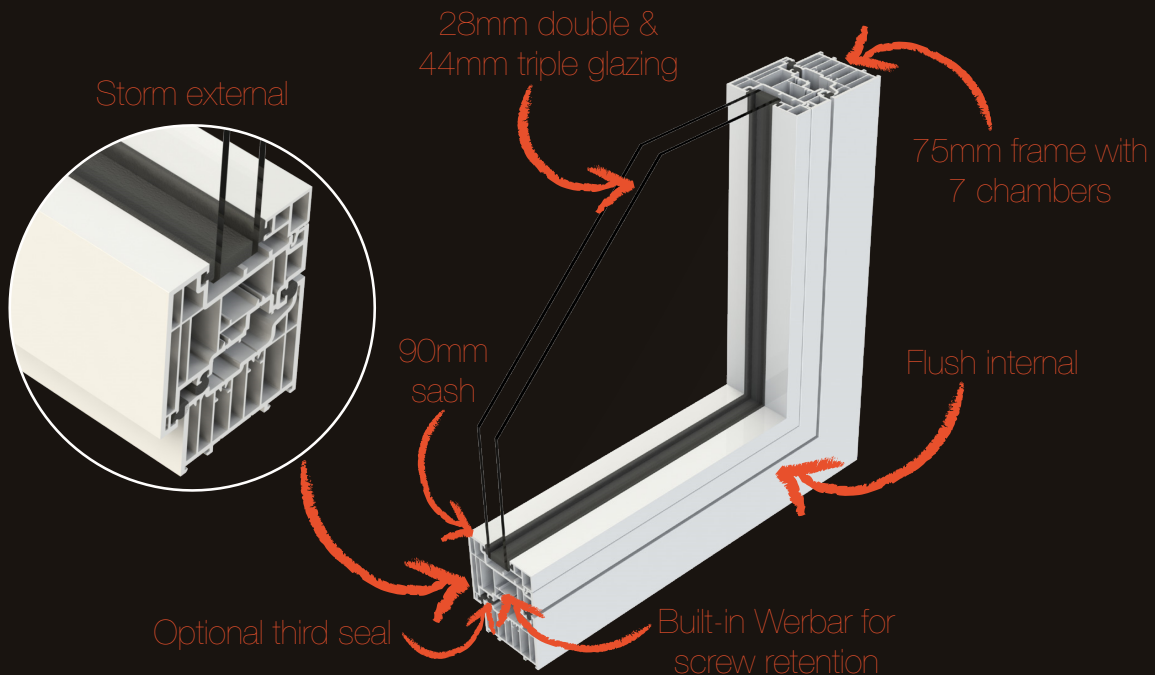

- 100mm frame depth
- 9 chambers
- always square internally
- choice of flush or storm externally
- 28mm double glazing or 44mm triple glazing
- A++ Energy Rating
- 0.7 U-value

R9

Residence 9

- 100mm frame depth
- 9 chambers
- always decorative internally
- choice of flush or storm externally
- 28mm double glazing or 44mm triple glazing
- A++ Energy Rating
- 0.7 U-value

Residence 7 Flush Windows & Doors

Residence 7 Storm Windows & Doors

Note - Window sashes shown, door sashes also available in both options with the same attributes

R8

Residence 8 Flush Windows & Doors

Residence 8 Storm Windows & Doors