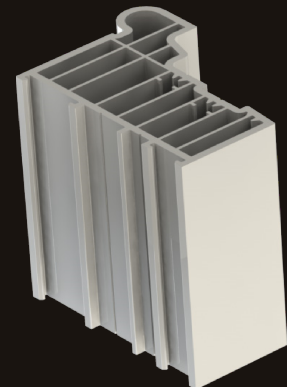

Residence 8

- 85mm frame depth
- 8 chambers
- always staff detail internally
- choice of flush or storm externally
- 28mm double glazing or 44mm triple glazing
- A++ Energy Rating
- 0.7 U-value