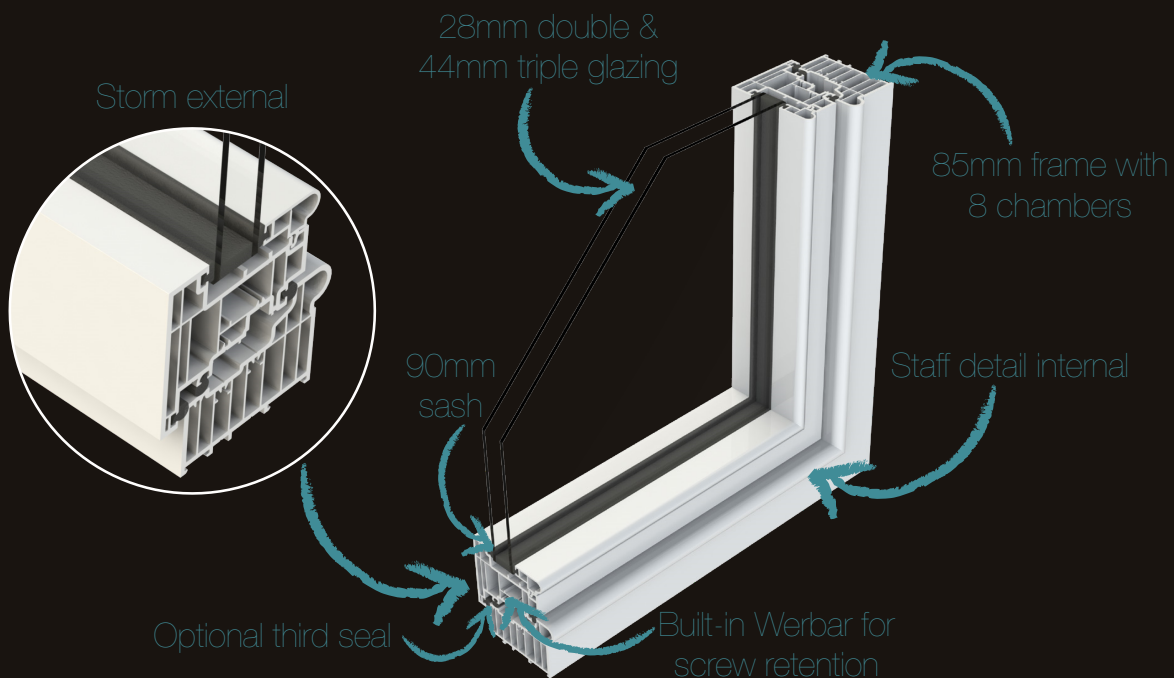

- 100mm frame depth
- 9 chambers
- always square internally
- choice of flush or storm externally
- 28mm double glazing or 44mm triple glazing
- A++ Energy Rating
- 0.7 U-value

R9

Residence 9

- 100mm frame depth
- 9 chambers
- always decorative internally
- choice of flush or storm externally
- 28mm double glazing or 44mm triple glazing
- A++ Energy Rating
- 0.7 U-value

Residence 7 Flush Windows & Doors

Residence 7 Storm Windows & Doors

Note - Window sashes shown, door sashes also available in both options with the same attributes

R8

Residence 8 Flush Windows & Doors

Residence 8 Storm Windows & Doors