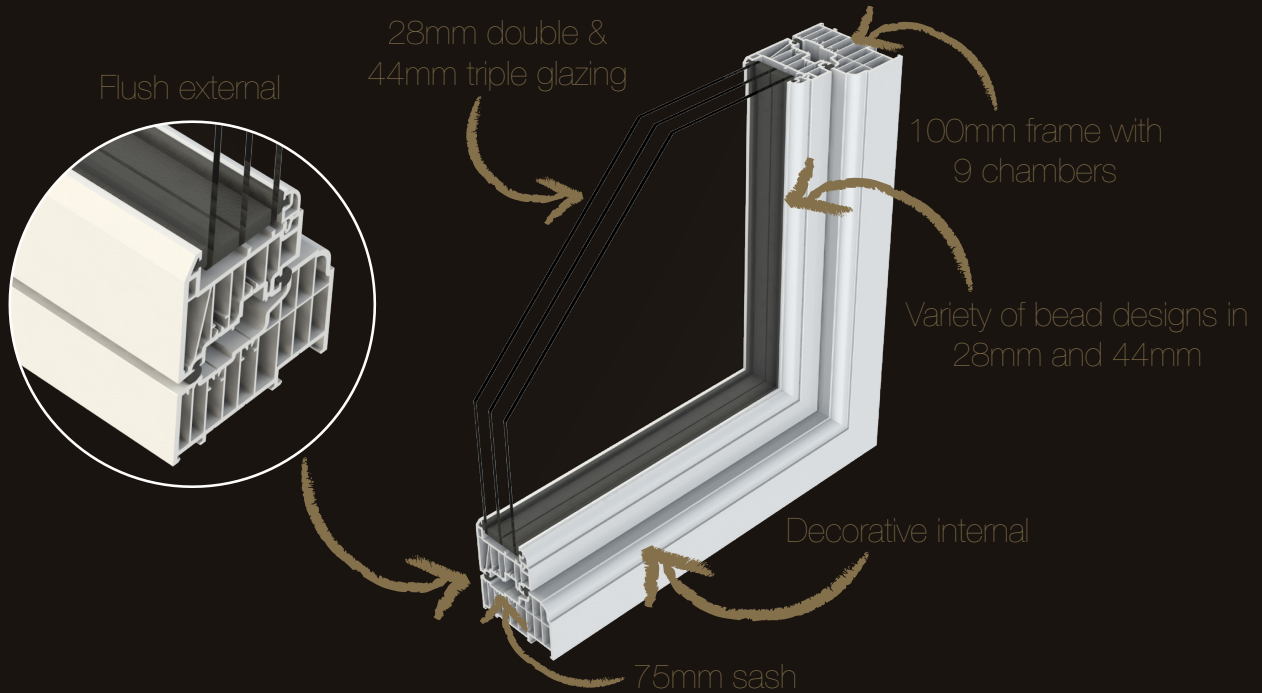

R9

Residence 9 Flush Windows & Doors