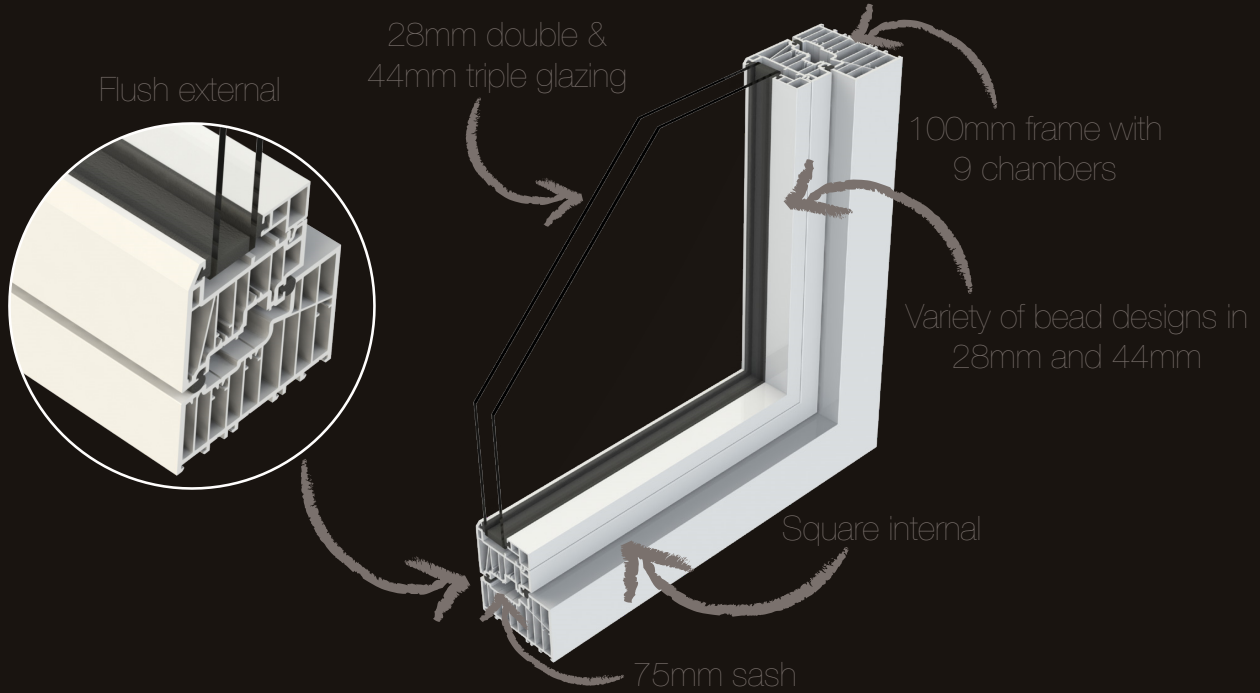

R²

Residence² Flush Windows & Doors