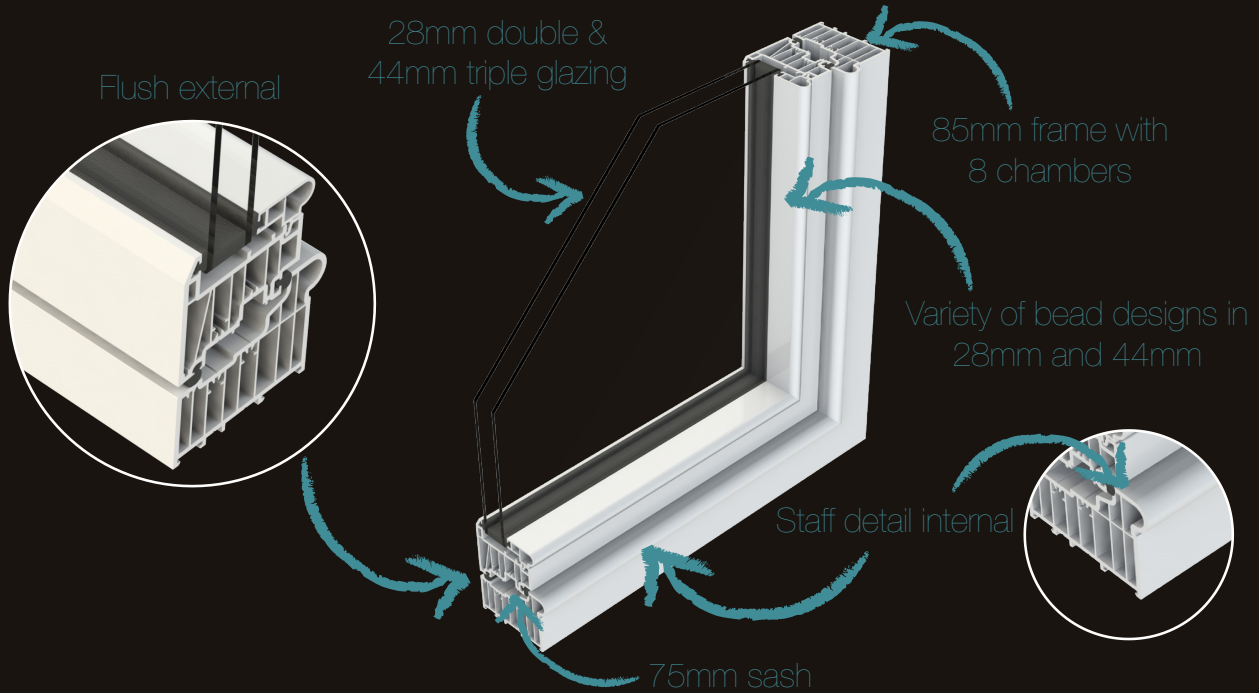

THE
RESIDENCE
COLLECTION

R7 R8 R² R9

An overview of The Residence Collection

What is The Residence Collection?

A suite of premium window and door systems, all designed and extruded in the UK.

It incorporates both Flush sash and Storm sash options for windows and doors, in varying frame depths of 75mm, 85mm and 100mm.

Be part of the The Residence Collection.

THE
RESIDENCE
COLLECTION

R7

Residence 7

- 75mm frame depth
- 7 chambers
- always flush internally
- choice of flush or storm externally
- 28mm double glazing or 44mm triple glazing
- A++ Energy Rating
- 0.7 U-value

- 100mm frame depth
- 9 chambers
- always square internally
- choice of flush or storm externally
- 28mm double glazing or 44mm triple glazing
- A++ Energy Rating
- 0.7 U-value

R9

Residence 9

- 100mm frame depth
- 9 chambers
- always decorative internally
- choice of flush or storm externally
- 28mm double glazing or 44mm triple glazing
- A++ Energy Rating
- 0.7 U-value

Residence 7 Flush Windows & Doors

Residence 7 Storm Windows & Doors

Note - Window sashes shown, door sashes also available in both options with the same attributes

R8

Residence 8 Flush Windows & Doors

Residence 8 Storm Windows & Doors