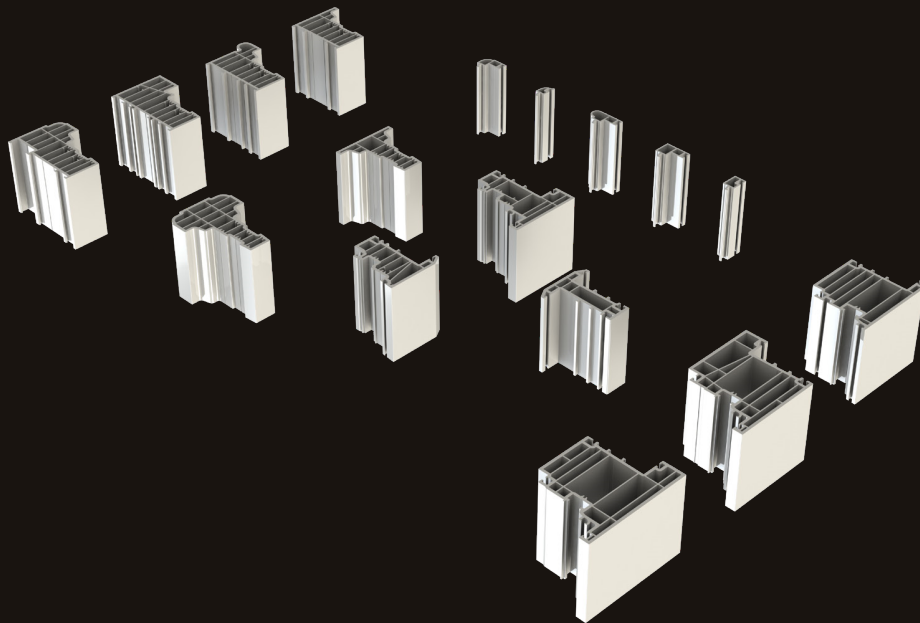

THE
RESIDENCE
COLLECTION

R7 R8 R² R9

An overview of The Residence Collection

What is The Residence Collection?

A suite of premium window and door systems, all designed and extruded in the UK.

It incorporates both Flush sash and Storm sash options for windows and doors, in varying frame depths of 75mm, 85mm and 100mm.

The range includes a full catalogue of ancillaries comprising of multi-angle bays, couplers, georgian bars, cills and hardware.

We are a developing business and adapting with changing trends, technology and social circumstances. What isn't changing is our commitment to designing beautiful products of the highest quality, with an uncompromising attitude towards high performance and aesthetics.

Be part of the The Residence Collection.

THE
RESIDENCE
COLLECTION

R7

Residence 7

- 75mm frame depth
- 7 chambers
- always flush internally
- choice of flush or storm externally
- 28mm double glazing or 44mm triple glazing
- A++ Energy Rating
- 0.7 U-value

- 100mm frame depth
- 9 chambers
- always square internally
- choice of flush or storm externally
- 28mm double glazing or 44mm triple glazing
- A++ Energy Rating
- 0.7 U-value

R9

Residence 9

- 100mm frame depth
- 9 chambers
- always decorative internally
- choice of flush or storm externally
- 28mm double glazing or 44mm triple glazing
- A++ Energy Rating
- 0.7 U-value