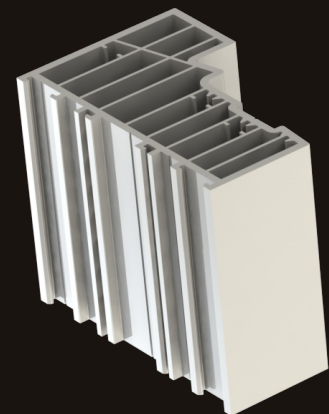

Be part of the The Residence Collection.

THE
RESIDENCE
COLLECTION

R7

Residence 7

- 75mm frame depth
- 7 chambers
- always flush internally
- choice of flush or storm externally
- 28mm double glazing or 44mm triple glazing
- A++ Energy Rating
- 0.7 U-value

R8

Residence 8

- 85mm frame depth
- 8 chambers
- always staff detail internally
- choice of flush or storm externally
- 28mm double glazing or 44mm triple glazing
- A++ Energy Rating
- 0.7 U-value

R2

Residence 2

- 100mm frame depth
- 9 chambers
- always square internally
- choice of flush or storm externally
- 28mm double glazing or 44mm triple glazing
- A++ Energy Rating
- 0.7 U-value

R9

Residence 9

- 100mm frame depth
- 9 chambers
- always decorative internally
- choice of flush or storm externally
- 28mm double glazing or 44mm triple glazing
- A++ Energy Rating
- 0.7 U-value