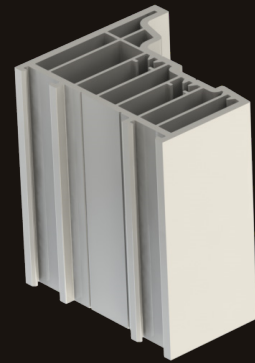

Be part of the The Residence Collection.

THE
RESIDENCE
COLLECTION

R7

Residence 7

- 75mm frame depth
- 7 chambers
- always flush internally
- choice of flush or storm externally
- 28mm double glazing or 44mm triple glazing
- A++ Energy Rating
- 0.7 U-value

- 100mm frame depth
- 9 chambers
- always square internally
- choice of flush or storm externally
- 28mm double glazing or 44mm triple glazing
- A++ Energy Rating
- 0.7 U-value

R9

Residence 9

- 100mm frame depth
- 9 chambers
- always decorative internally
- choice of flush or storm externally
- 28mm double glazing or 44mm triple glazing
- A++ Energy Rating
- 0.7 U-value