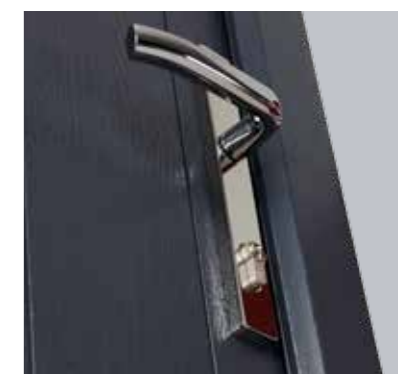

## DOOR HARDWARE

## HANDLES

Architectural Lever  
Lever Handle

This modern lever handle is ideal for contemporary doors, with a perfectly matching letterplate and knocker. The ergonomically designed handle is easy to grip and operate, plus it looks great too.