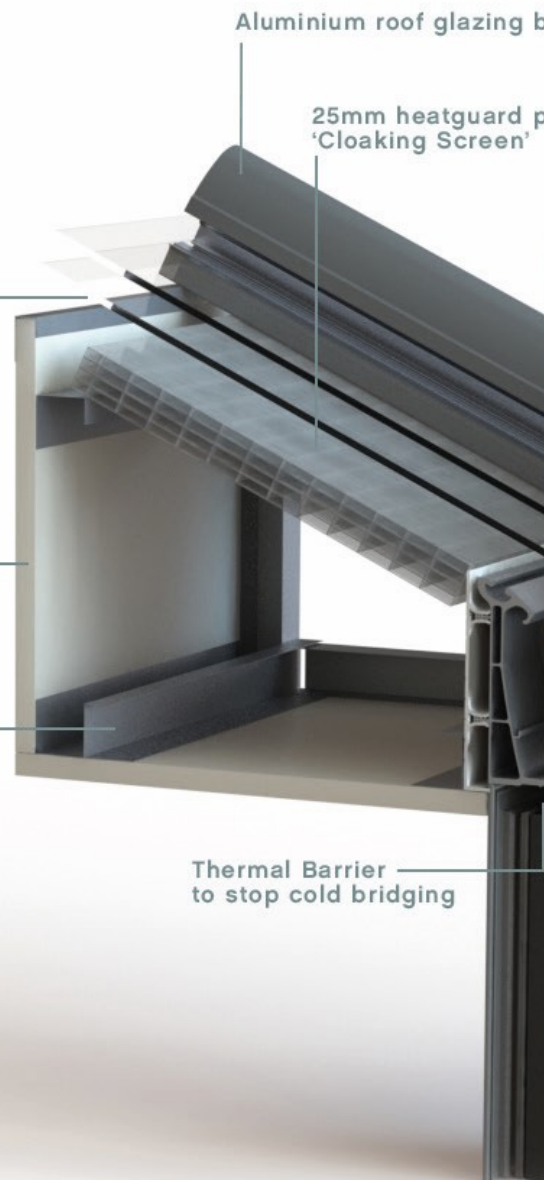

STRUCTURE & OPTIONS

High performance roof glass - typically self clean, solar reflecting, colour tinted, Low E, toughened and with argon gas filled cavities

12.5mm plasterboard screwed to steel framework (supplied by installer) allowing the homeowner to decorate to suit

Galvanised steel pelmet ladder
Livin' Room (refer to Livin' Room brochure)

Thermal Barrier to stop cold bridging