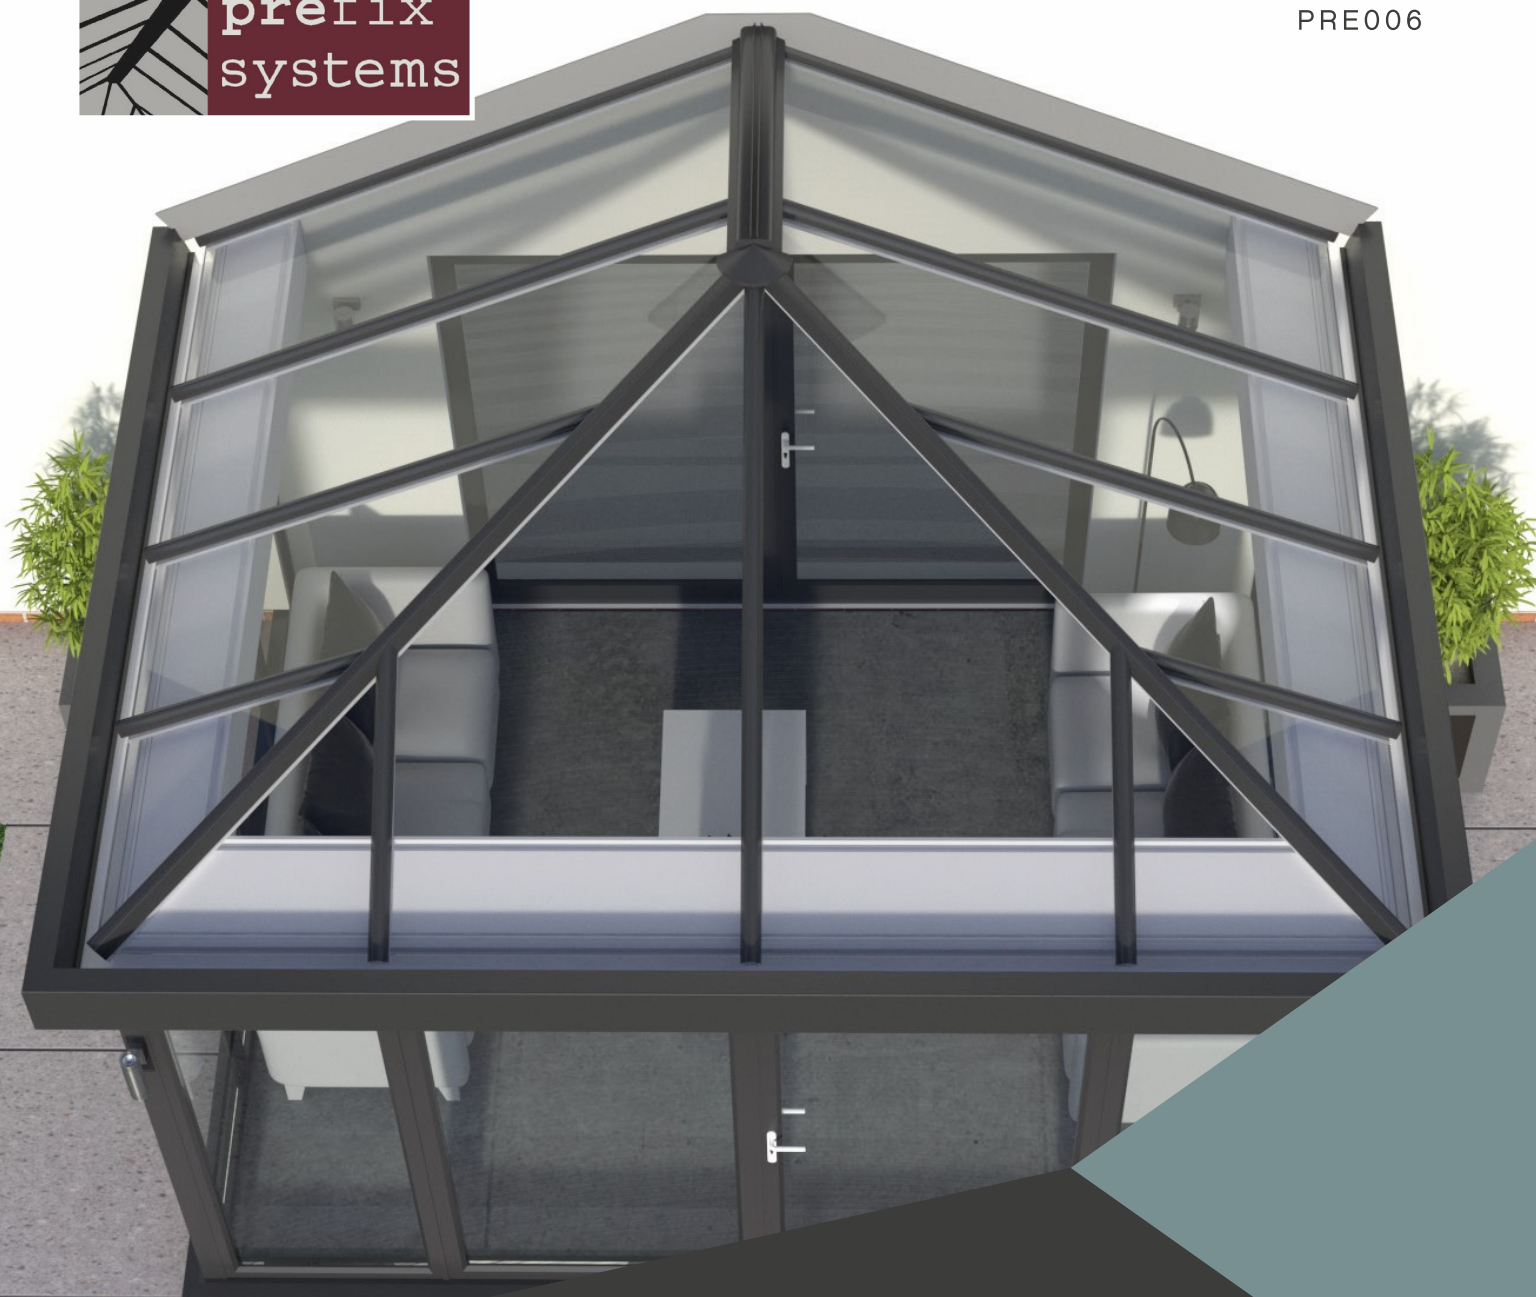

VERSION 1.0
PRE006

Prefix UK (Head Office)

Systems House,
Cunliffe Road, Blackburn,
Lancashire, BB1 5UA

T: 01254 871800

www.prefixsystems.co.uk

Prefix South

Unit 16 Barn Way,
Lodge Farm Ind. Est. Duston,
Northampton, NN5 7UW

T: 01604 750212

enquiries@prefixsystems.co.uk

Prefix South West

Unit 7, Ystrad Trade Park
Ystrad Road, Fforestfach,
Swansea, SA5 4JB

T: 01792 588254

[@prefixsystems](https://twitter.com/prefixsystems)

Pavilion Systems

Unit F2 Ford Airfield Ind. Estate
Ford, Arundel,
West Sussex, BN18 0HY

T: 01903 739440

[f](#) Prefix Systems UK Ltd