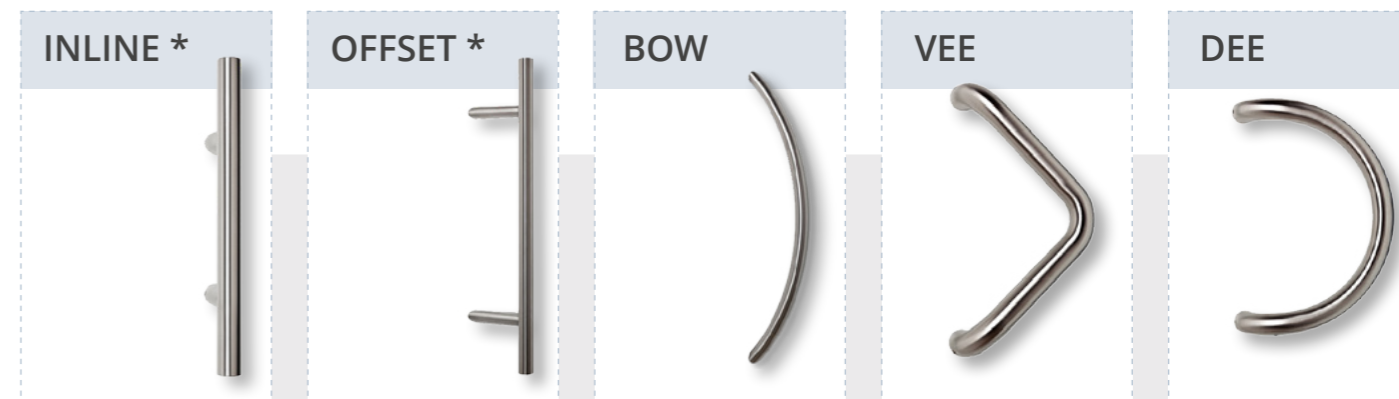

Used with the stainless steel bar handles shown opposite, the keywind lock has the cylinder positioned at mid-door height. The lock is operated from the outside using the entry key with a keywind operation and from the inside with a keywind or thumb-turn operation.

Thermal Performance

Of a single door (CEN size) Opening-in is 2.00W/m2k

DESIGN CONSCIOUS

Brushed Stainless Steel Bar Handles have been chosen to complete the look of the Hallmark Aluminium Collection creating a beautifully contemporary entrance door.

* Inline & off-set bar handles are available in 400mm, 600mm, 800mm, 1000mm, 1200mm, 1400mm and 1600mm heights. Bow Handle Size: 500mm (cc) Dee Handle Size: 300mm (cc) Vee Handle Size: 300mm (cc) cc = fixing centre/centre.