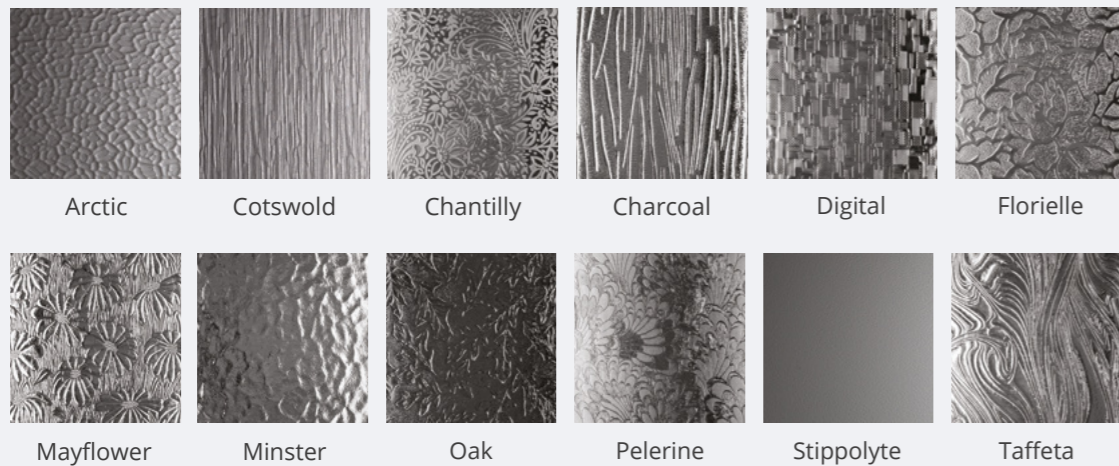

Purple

Black

FINISHING TRIMS

Stainless steel glass surround trims are available on most door designs and can be added to the inside and outside door panel faces, accentuating the glass and door design with a crisp, clean and contemporary finish.

AUTRANS 2

*Platinum Grey (RAL 7036) door and frame.
600mm stainless steel off-set bar handle.
Shown with stainless steel glazing trims.*

AVORIAZ 1

*Iron Grey (RAL 7011) door and standard white frame.
600mm stainless Steel off-set bar handle.
Shown with stainless steel glazing trims.*

BACKING GLASS

A range of toughened Pilkington backing glass textures are available to choose from when specifying glass for your door.

Sandblasted Tahoe Fusion tiles available with either Red, Green, Purple or Black bevels.