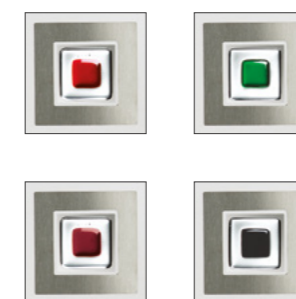

BACKING GLASS

A range of toughened Pilkington backing glass textures are available to choose from when specifying glass for your door.