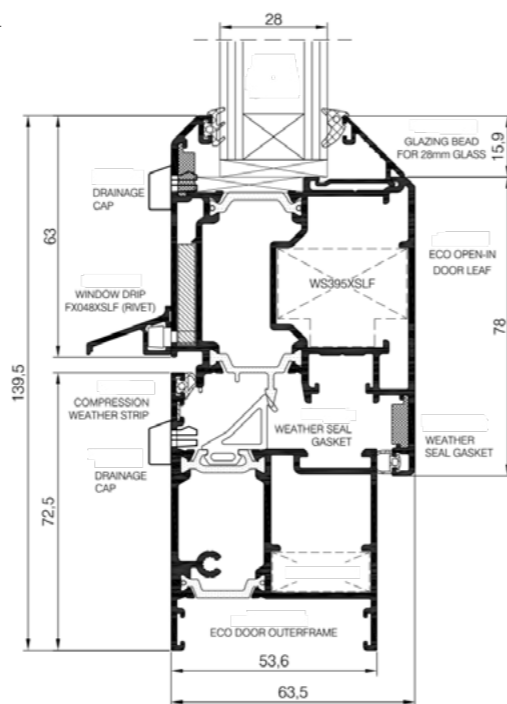

Thermal Performance

Of a single door (CEN size) Opening-in is 2.00W/m2k