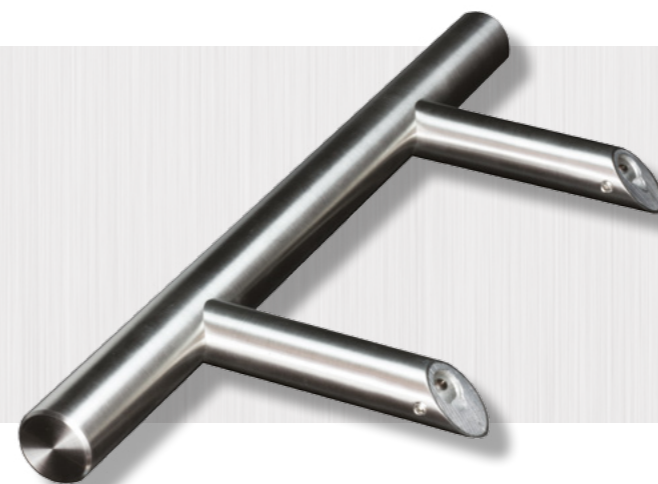

Used with the stainless steel bar handles shown opposite, the keywind lock has the cylinder positioned at mid-door height. The lock is operated from the outside using the entry key with a keywind operation and from the inside with a keywind or thumb-turn operation.

Thermal Performance

Of a single door (CEN size) Opening-in is 2.00W/m2k

DESIGN CONSCIOUS

Brushed Stainless Steel Bar Handles have been chosen to complete the look of the Hallmark Aluminium Collection creating a beautifully contemporary entrance door.

* Inline & off-set bar handles are available in 400mm, 600mm, 800mm, 1000mm, 1200mm, 1400mm and 1600mm heights. Bow Handle Size: 500mm (cc) Dee Handle Size: 300mm (cc) Vee Handle Size: 300mm (cc) cc = fixing centre/centre.